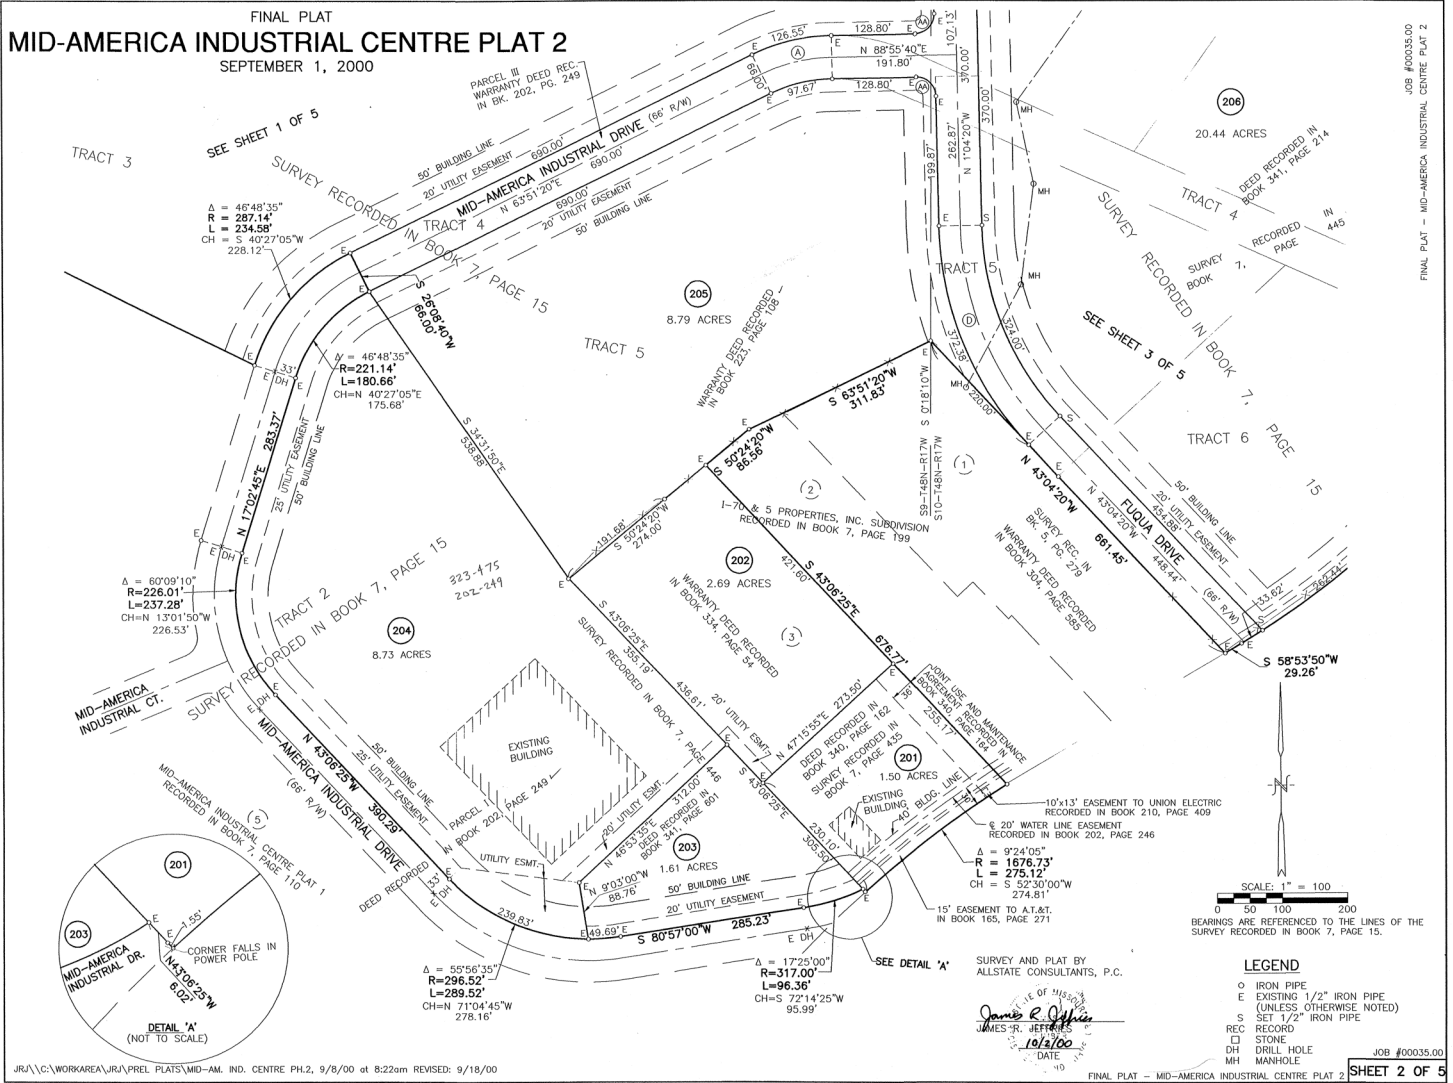

## Lot 205 | Mid America Industrial Centre

Boonville, MO 65233

Size: 382,892 sf | 8.79 Acres

Price: \$0.57/sf | \$218,249.00

Zoning: Industrial

SilverTree Companies | Wilson Burchfield

Cell 573.356.6412 | Office 573.875.5151 | Email [wburchfield@silvertreeco.com](mailto:wburchfield@silvertreeco.com)

**FINAL PLAT**  
**MID-AMERICA INDUSTRIAL CENTRE PLAT 2**  
SEPTEMBER 1, 2000

JOB #00035.00  
 FINAL PLAT - MID-AMERICA INDUSTRIAL CENTRE PLAT 2

J:\A\C\WORKAREA\JRU\PREL PLATS\MID-AM. IND. CENTRE PH.2, 9/8/00 at 8:22am REVISED: 9/18/00