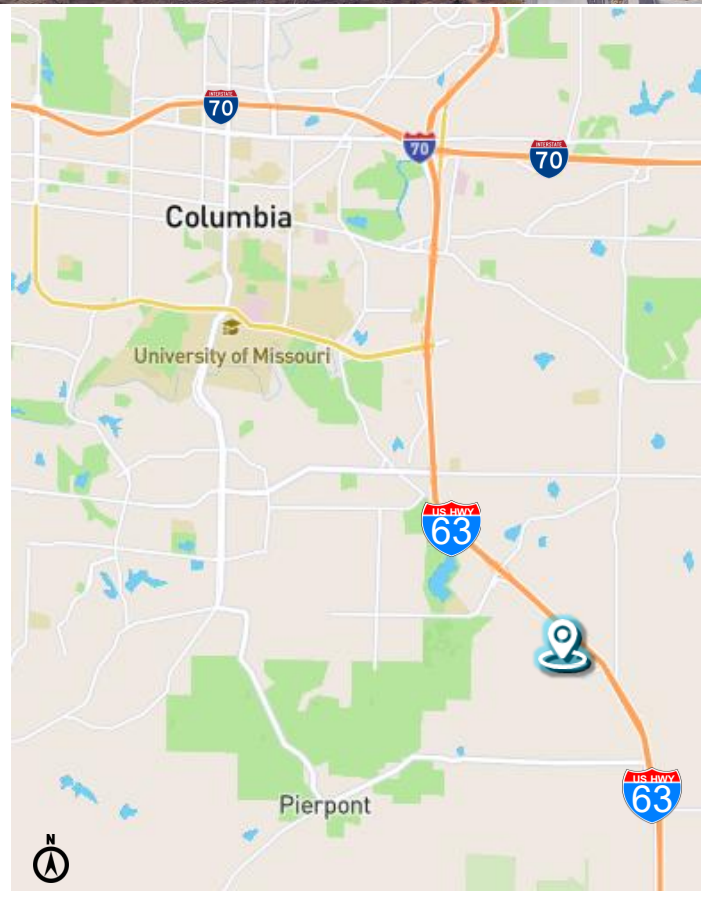

FOR SALE

CONCORDE SOUTH - MEYER INDUSTRIAL

LOT 7 E MEYER INDUSTRIAL DR
COLUMBIA, MO 65201

CONCORDE SOUTH - MEYER INDUSTRIAL

INDUSTRIAL | OFFICE | RETAIL

1. **LOCATION:** Lot 7 E Meyer Industrial Dr, Columbia, MO 65201
2. **SITE SIZE:** 44.4 ACRES
3. **ZONING:** Industrial [Industrial, Office, Retail]
4. **PROPERTY HIGHLIGHTS:**
5. Located in Columbia's southern premier office & industrial park.
   - Vertical Ready Land.
   - Convenient Access to: HWY 63 & I-70.
   - Adjacent To: Robert M. LeMone Police Training Facility, Elite Orthopedics, and KOMU 8.

SALE PRICE: $4,835,160.00

573.875.5151
broker@silvertreeco.com
www.silvertreerealtyco.com